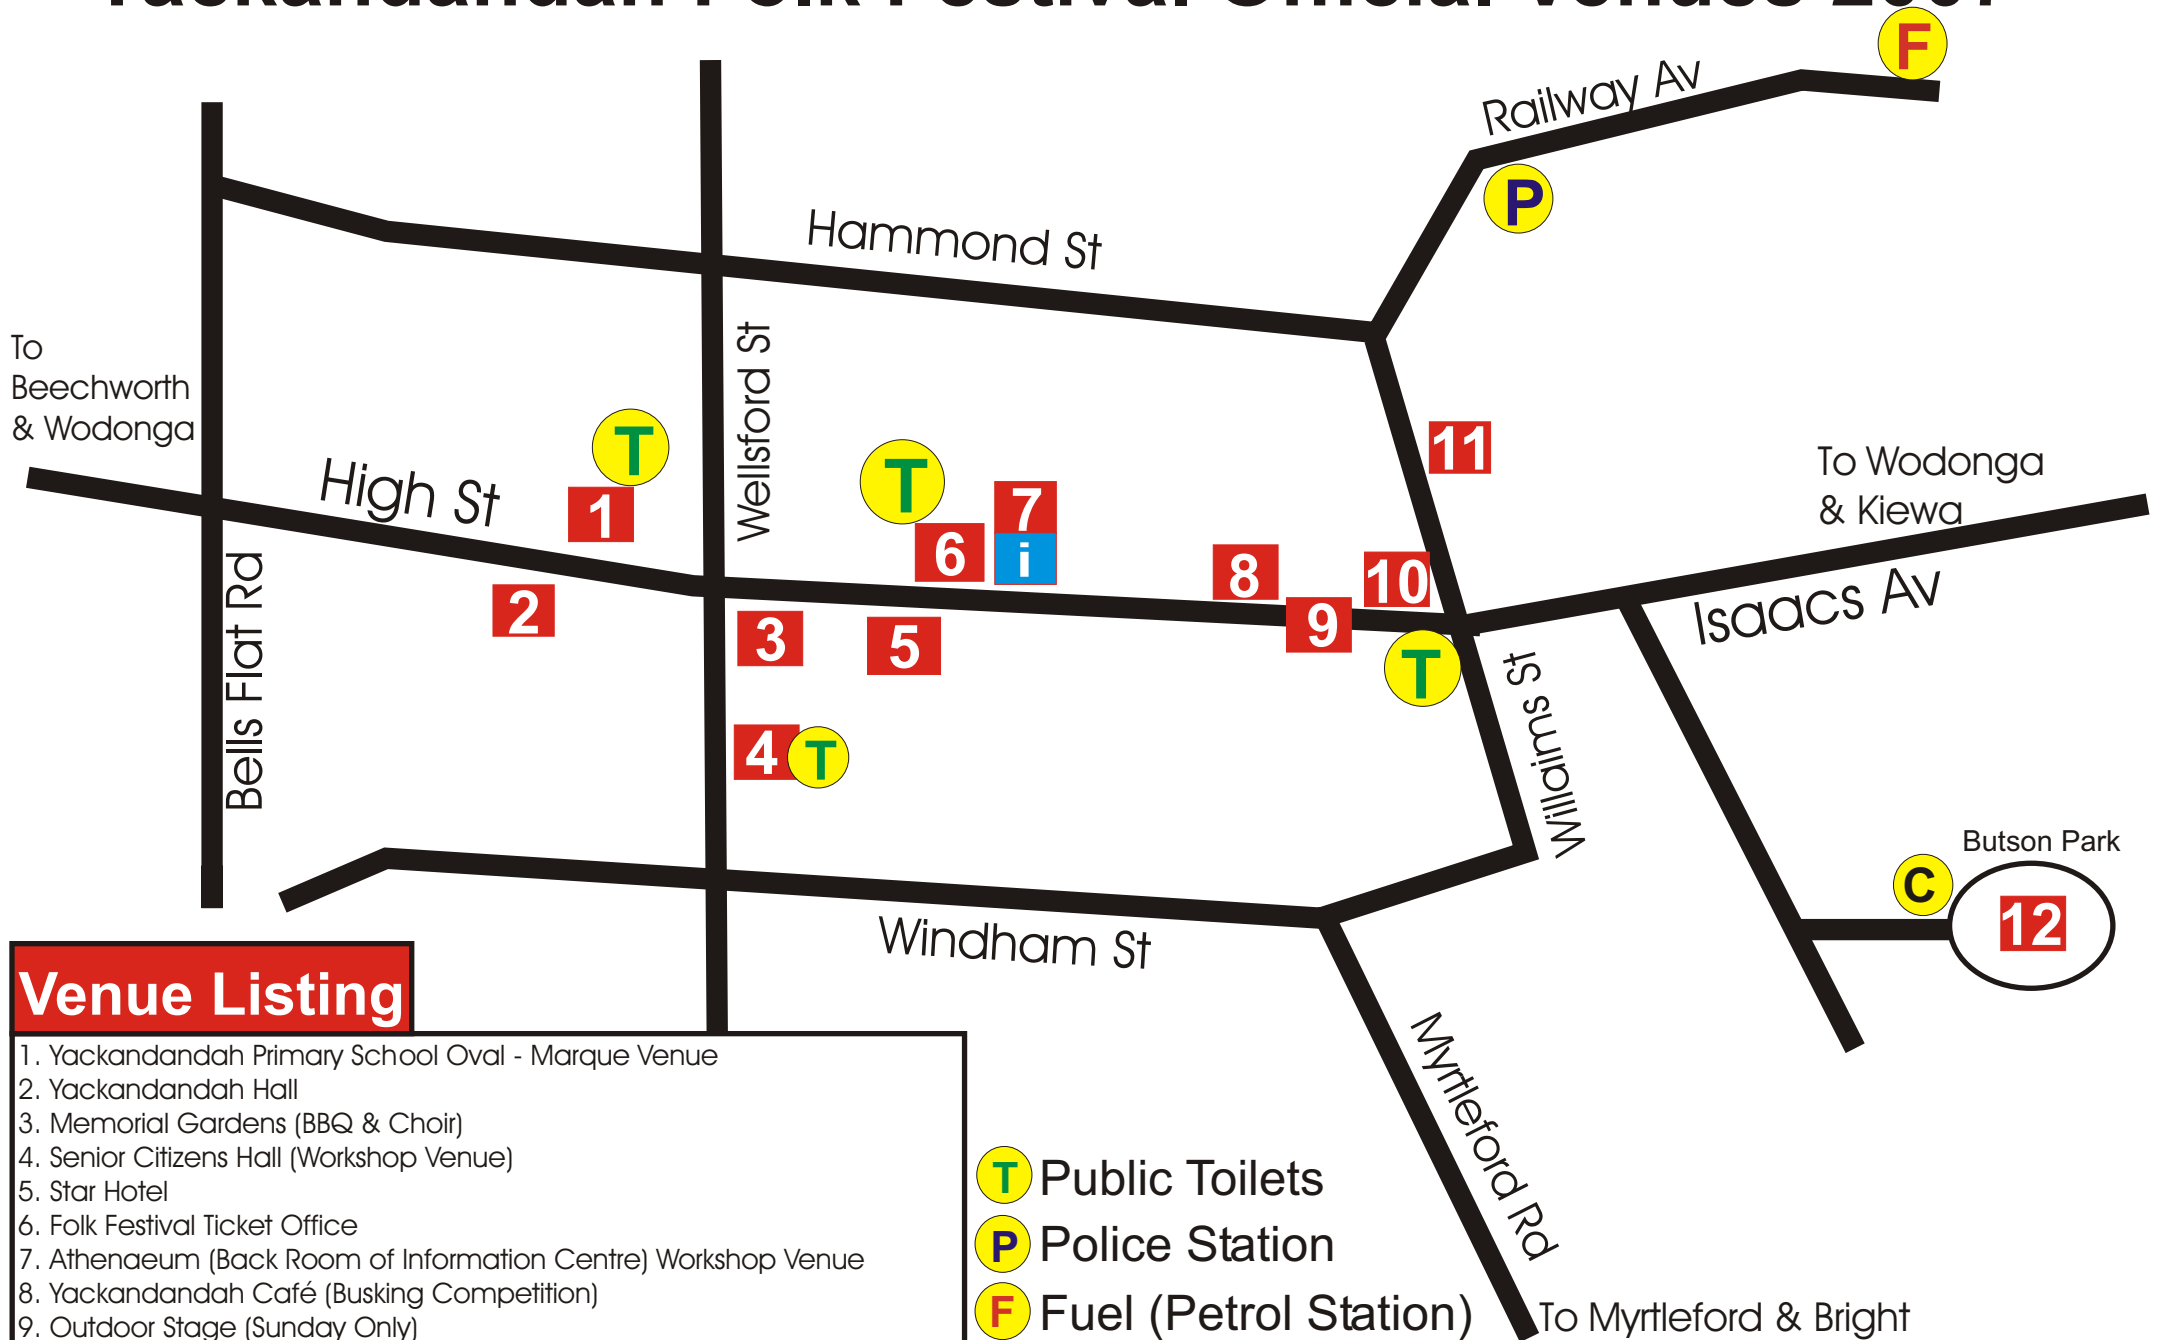

Yackandandah Folk Festival Official Venues 2007

Venue Listing

1. Yackandandah Primary School Oval - Marque Venue
2. Yackandandah Hall
3. Memorial Gardens (BBQ & Choir)
4. Senior Citizens Hall (Workshop Venue)
5. Star Hotel
6. Folk Festival Ticket Office
7. Athenaeum (Back Room of Information Centre) Workshop Venue
8. Yackandandah Café (Busking Competition)
9. Outdoor Stage (Sunday Only)
10. Yackandandah Hotel (Open Blackboard)
11. Yackandandah Court House
12. Temporary Folk Festival CampinGround (fees apply)

- T** Public Toilets
 - P** Police Station
 - F** Fuel (Petrol Station)
 - C** Temporary Camping Grounds (Butson Park)
- Fees apply please contact 02 60271988 for more information