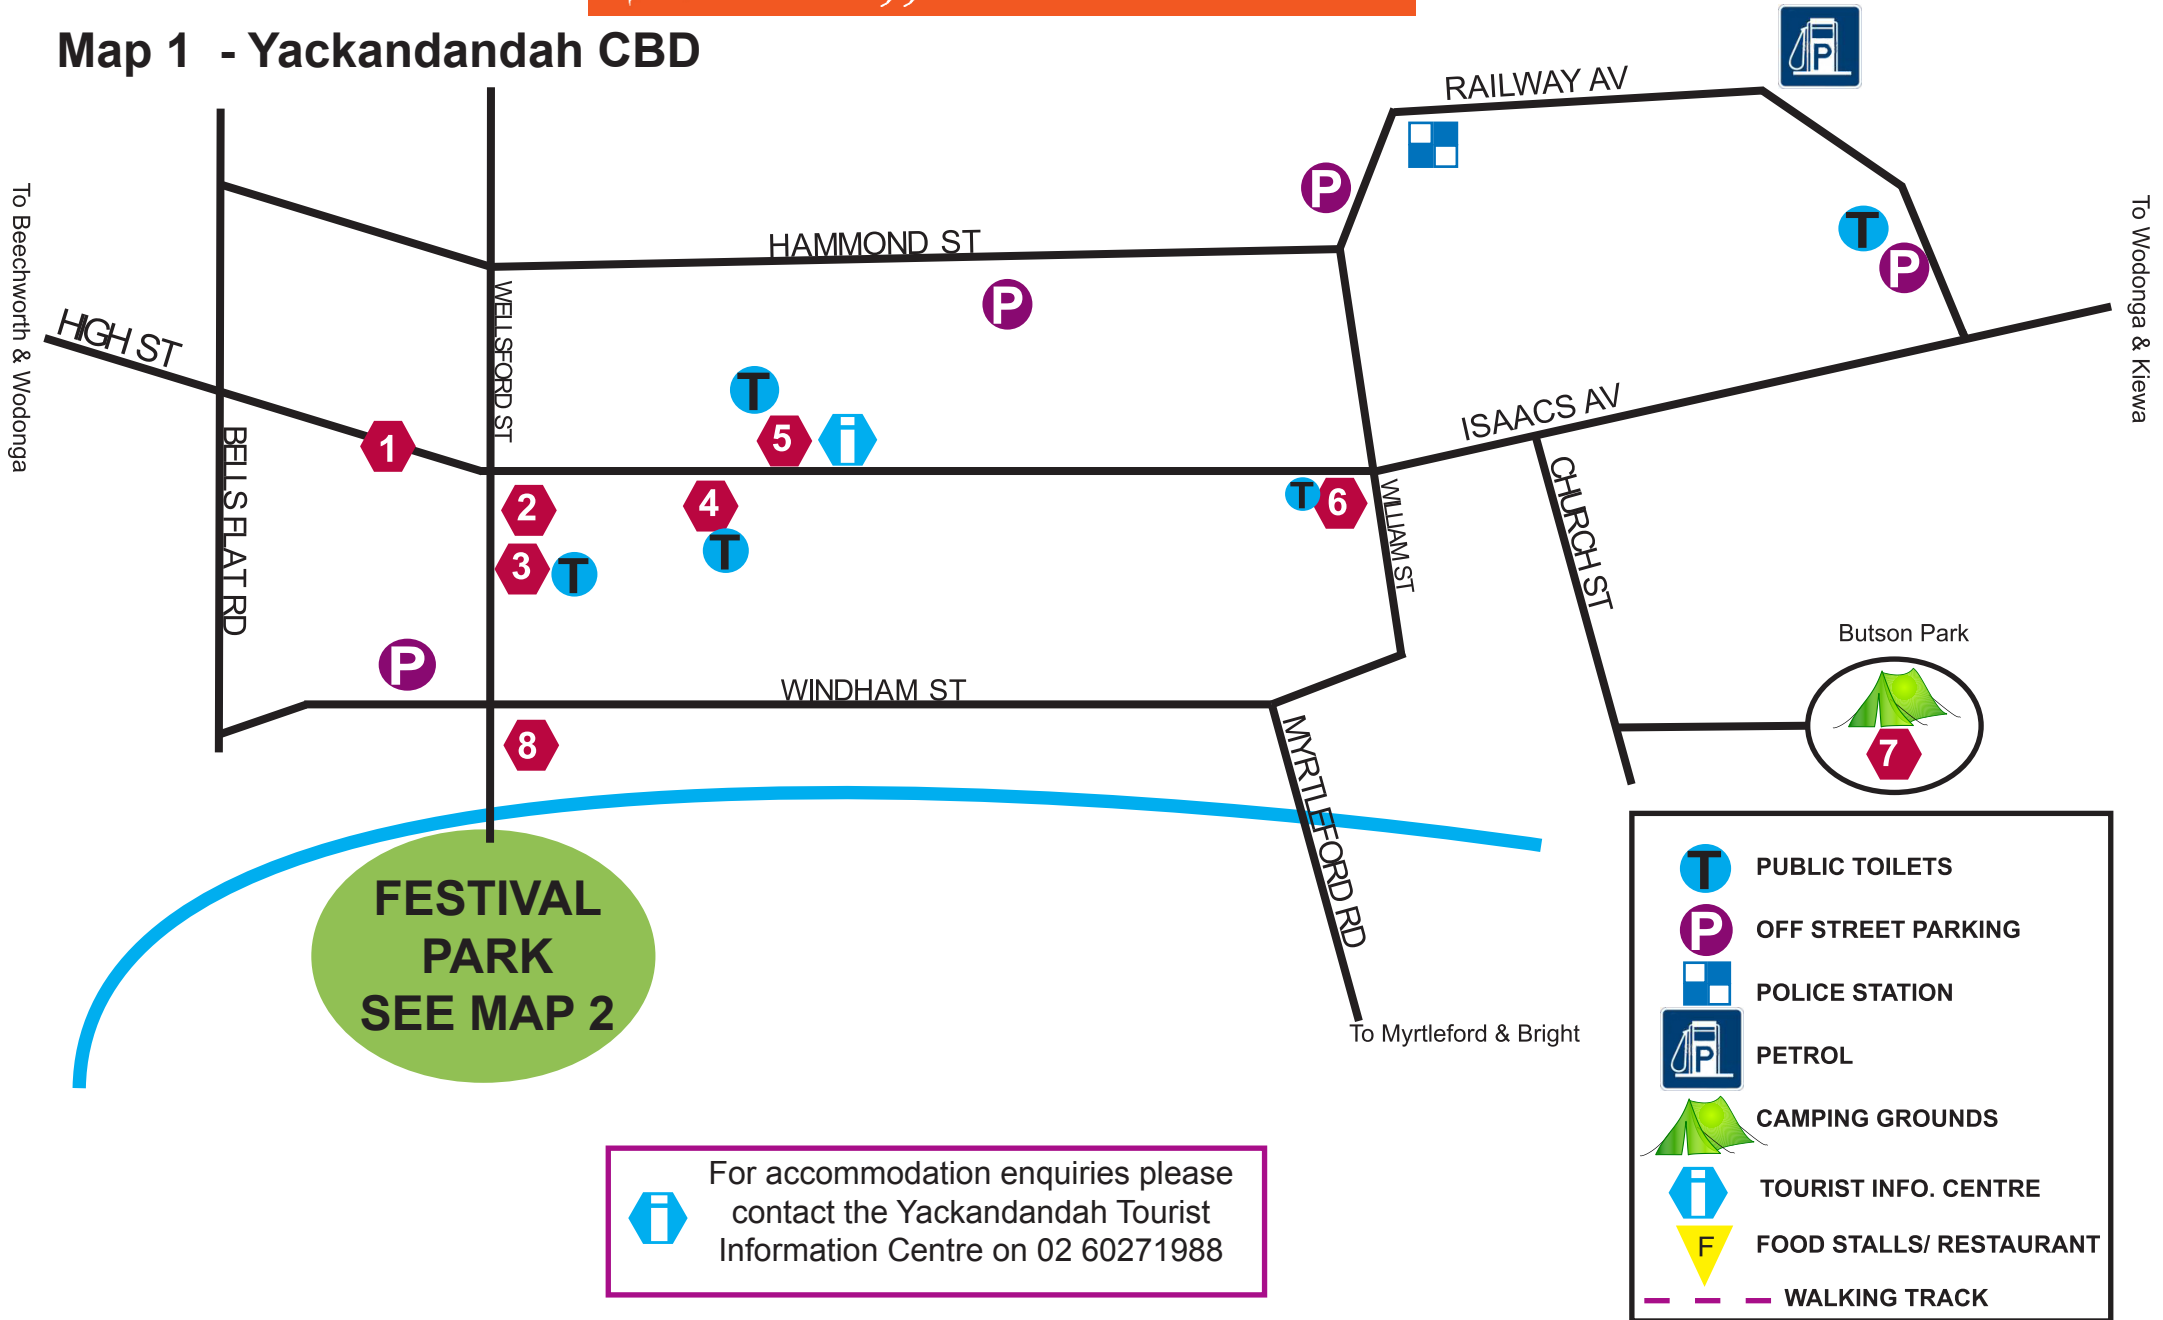

Yackandandah Folk Festival Official 2010 Venues

Map 1 - Yackandandah CBD

Map 2 - Festival Park

VENUE LISTING

MAP 1

1. Street Stage (Sunday Only)
2. Memorial Gardens (Community Dinner)
3. Festival Office (Senior Citizens).- TICKETS, MERCHANDISE & INFORMATION
4. Star Hotel
5. Community Centre (YCEN) - Tibetan Monks and workshops
6. Spiritus Gallery (Formerly the garage)
7. Festival Camping - (Butson Park)
8. The Shed - (Masonic Hall)

MAP 2

8. The Shed - (Masonic Hall)
9. Grand Marquee
10. Holcim Acoustica Marquee
11. Green Room - Peformers Only
12. Concert Stadium
13. Playhouse Marquee - Workshops
14. Festival Park Entrance
15. Ticket Booth